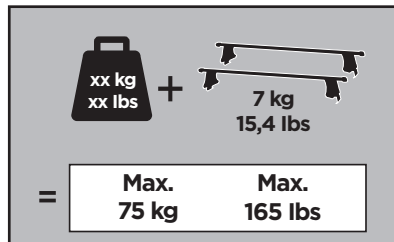

ISO 11154-E

141224

C.20130619
519-1224-02

Bring your life
thule.com