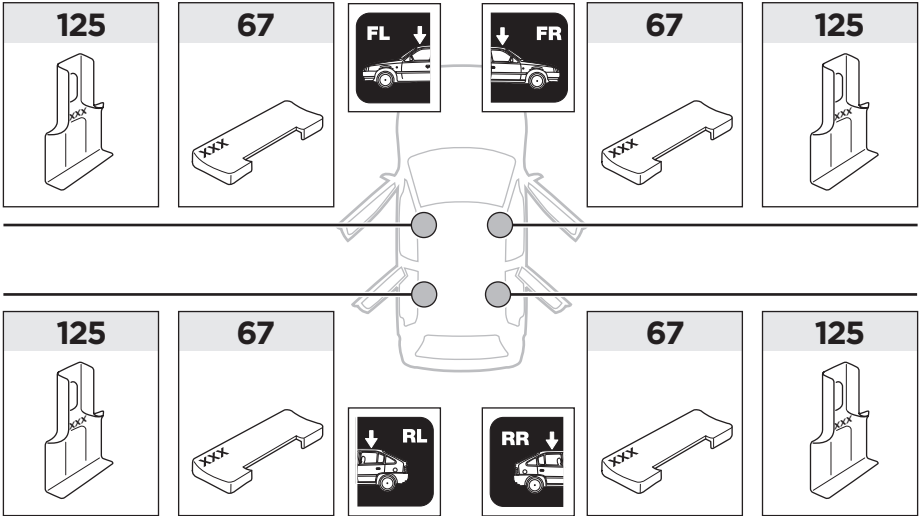

67 x4

125 x4

x1

x1
x1

1

	X (scale)	X (mm)	X (inch)
TOYOTA Camry, 4-dr Sedan, *92-96	31,5	966	38

	Y (scale)	Y (mm)	Y (inch)
TOYOTA Camry, 4-dr Sedan, *92-96	30,5	956	37 ⁵ / ₈

2

TOYOTA Camry, 4-dr Sedan, *92-96

3

	W (mm)	Z (mm)	W (inch)	Z (inch)
TOYOTA Camry, 4-dr Sedan, *92-96	190	710	7 1/2	28